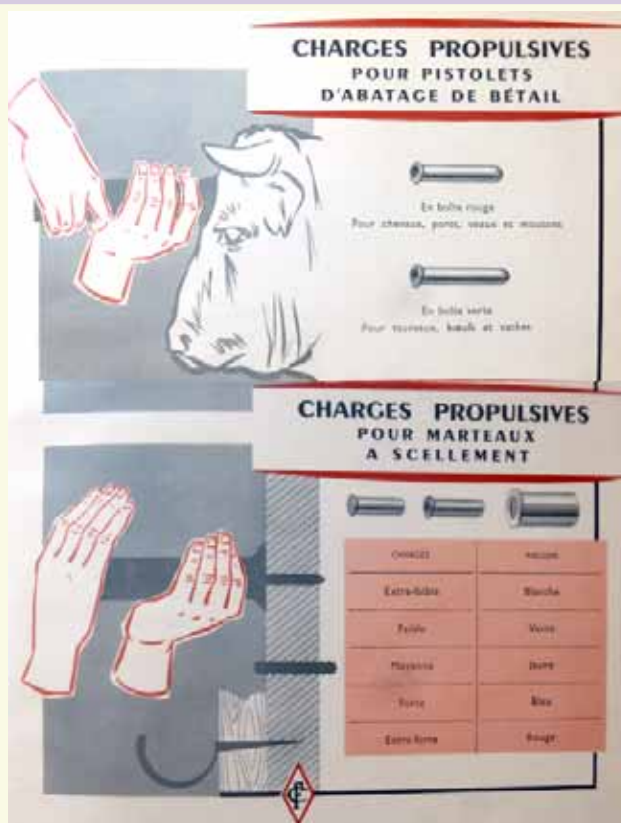

SPECIAL ADDENDUM CATTLE KILLERS.

*Page from 1953
Cartoucherie Francaise
catalog*

- CK-1 **.22 CATTLE KILLER.** "LE MATADOR FRANCAIS". Box of 100, Green label with black printing. Buff, two-piece, half-split box. Green side sealing label with no printing. "CF-10" h/s on a copper case. With white wad "Le Matador". Gun made by Sté TERMET in Lyon. Tl = 14 m/m. used for bulls, ox, cows Variations noted"
- (a) Light green label
- (b) Dark green label