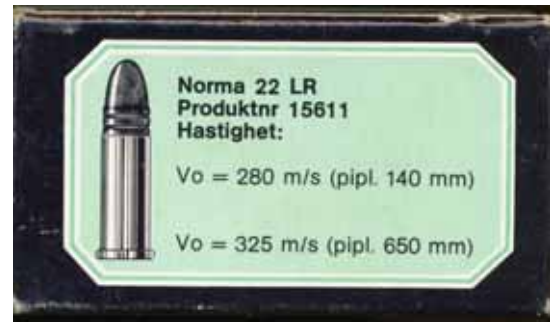

SWEDEN

NORMA

LR-1