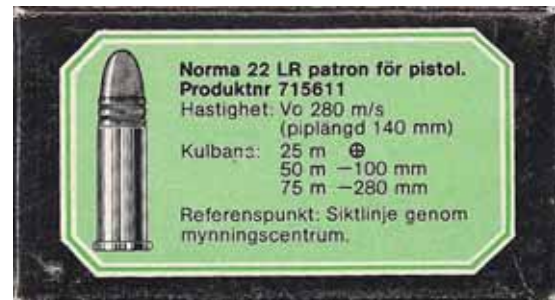

LR-2 **.22 LONG RIFLE.** "VILTMAL". White and grey box with black and green printing. Large, one-piece box with end flaps. No product code. Contents are unknown. Imported from Germany.

LR-3 **22 LONG RIFLE.** "PISTOL". White and grey box with black and green printing. Large, one-piece box with end flaps. No product code. Contents are unknown. Imported from Germany.

LR4 **22 LONG RIFLE.** "SPESIAL". Black plastic box. Orange and white label with black printing. Produced by Eley. Brass case. Lead bullet.

LR-5 **22 LONG RIFLE.** "SPESIAL". Same as LR-4 but different wording in white strip. Contents unknown.

SWEDEN

NORMA

LR-1

LR-2

LR-3

SWEDEN

NORMA

LR-1 **.22 LONG RIFLE.** Black and red box with green, white and black printing. Large, one-piece box with end flaps. Product code. 15611 "N-6" h/s on a brass case. Lead bullets. Produced under contract by Fiocchi of Italy.